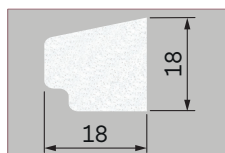

Bevelled Bar
Size: 11.5mm x 25.5mm x 8mm
Code: 1.42.0004.3000.35

Ovolo
Size: 12mm x 22mm x 4mm
Code: 1.42.0600.3000.35

Ovolo
Size: 13mm x 22mm x 6.5mm
Code: 1.42.0028.3000.35

Ovolo
Size: 12.5mm x 22mm x 4mm
Code: 1.42.0018.3000.35

Ovolo
Size: 11.5mm x 25.6mm x 8mm
Code: 1.42.0005.3000.35

Georgian Bar Tape
Size: 1mm, 1.6mm or 2mm thickness
Black or White

Glazing Beads (Pinned & Push Fit) 3m White

Glazing Bead
Size: 9mm x 9mm
Code: 1.42.0203.3000.35

Glazing Bead
Size: 15mm x 12mm
Code: 1.42.0013.3000.35

Glazing Bead
Size: 15mm x 12mm x 5mm
Code: 1.42.0009.3000.35

Glazing Bead
Size: 8mm x 14mm x 1mm
Code: 1.42.0200.3000.35

Glazing Bead
Size: 15mm x 14mm x 1mm
Code: 1.42.0201.3000.35

Glazing Bead
Size: 17mm x 17mm x 1mm
Code: 1.42.0029.3000.35

Glazing Bead
Size: 18mm x 18mm
Code: 1.42.0202.3000.35

Glazing Bead
Size: 21.8mm x 11.5mm
Code: 1.42.0012.3000.35

Glazing Bead
Size: 18.3mm x 15mm
Code: 1.42.0006.3000.35