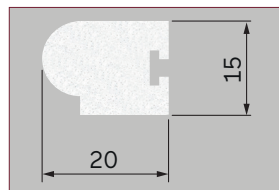

Parting Beads (Solid & T-Slot) 3m White

Solid Parting Bead
Size: 7mm x 25mm
Code: 1.42.0023.3000.35

T Slot Parting Bead
Size: 7mm x 25mm
Code: 1.42.0019.3000.35

Solid Parting Bead
Size: 8mm x 25mm
Code: 1.42.0024.3000.35

T Slot Parting Bead
Size: 8mm x 25mm
Code: 1.42.0020.3000.35

Solid Parting Bead
Size: 8mm x 23mm
Code: 1.42.0400.3000.35

Solid Parting Bead
Size: 11mm x 24.6mm
Code: 1.42.0010.3000.35

Clip in Parting Bead
Size: 8mm x 25mm
Code: 1.42.0032.3000.35

Self Adhesive PVC Sash Clip
Size: 9mm x 10.8mm x 7mm
Code: 1.42.0031.3000.35

Staff Beads (Solid & T-Slot) 3m White

Solid Staff Bead
Size: 15mm x 20mm
Code: 1.42.0025.3000.35

T Slot Staff Bead
Size: 15mm x 20mm
Code: 1.42.0021.3000.35

Bevelled Bar
Size: 11.5mm x 25.5mm x 8mm
Code: 1.42.0004.3000.35

Ovolo
Size: 12mm x 22mm x 4mm
Code: 1.42.0600.3000.35

Ovolo
Size: 13mm x 22mm x 6.5mm
Code: 1.42.0028.3000.35

Ovolo
Size: 12.5mm x 22mm x 4mm
Code: 1.42.0018.3000.35