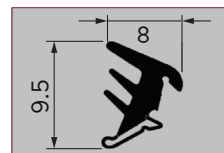

Ovolo
Size: 11.5mm x 25.6mm x 8mm
Code: 1.42.0005.3000.35

Georgian Bar Tape
Size: 1mm, 1.6mm or 2mm thickness
Black or White

Glazing Beads (Pinned & Push Fit) 3m White

Glazing Bead
Size: 9mm x 9mm
Code: 1.42.0203.3000.35

Glazing Bead
Size: 15mm x 12mm
Code: 1.42.0013.3000.35

Glazing Bead
Size: 15mm x 12mm x 5mm
Code: 1.42.0009.3000.35

Glazing Bead
Size: 8mm x 14mm x 1mm
Code: 1.42.0200.3000.35

Glazing Bead
Size: 15mm x 14mm x 1mm
Code: 1.42.0201.3000.35

Glazing Bead
Size: 17mm x 17mm x 1mm
Code: 1.42.0029.3000.35

Glazing Bead
Size: 18mm x 18mm
Code: 1.42.0202.3000.35

Glazing Bead
Size: 21.8mm x 11.5mm
Code: 1.42.0012.3000.35

Glazing Bead
Size: 18.3mm x 15mm
Code: 1.42.0006.3000.35

Glazing Bead
Size: 21.5mm x 15mm
Code: 1.42.0007.3000.35

Glazing Bead
Size: 25.6mm x 25mm
Code: 1.42.0008.3000.35

Glazing Wedge Gasket
Code: 1.10.0291.0200.00

Push on Bead
Size: 17.8mm x 15.6mm
Code: 1.42.0014.3000.35