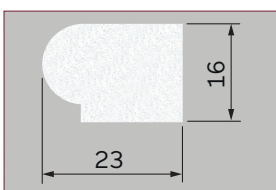

T Slot Parting Bead
Size: 8mm x 25mm
Code: 1.42.0020.3000.35

Solid Parting Bead
Size: 8mm x 23mm
Code: 1.42.0400.3000.35

Solid Parting Bead
Size: 11mm x 24.6mm
Code: 1.42.0010.3000.35

Clip in Parting Bead
Size: 8mm x 25mm
Code: 1.42.0032.3000.35

Self Adhesive PVC Sash Clip
Size: 9mm x 10.8mm x 7mm
Code: 1.42.0031.3000.35

Staff Beads (Solid & T-Slot) 3m White

Solid Staff Bead
Size: 15mm x 20mm
Code: 1.42.0025.3000.35

T Slot Staff Bead
Size: 15mm x 20mm
Code: 1.42.0021.3000.35

Solid Staff Bead
Size: 15mm x 25mm
Code: 1.42.0026.3000.35

T Slot Staff Bead
Size: 15mm x 25mm
Code: 1.42.0022.3000.35

Solid Staff Bead
Size: 16mm x 23mm
Code: 1.42.0500.3000.35

Soild Staff Bead
Size: 20mm x 20mm
Code: 1.42.0011.3000.35

Clip in Staff Bead
Size: 15mm x 25mm
Code: 1.42.0033.3000.35

Self Adhesive PVC Sash Clip
Size: 9mm x 10.8mm x 7mm
Code: 1.42.0031.3000.35

Georgian Bars (Bevelled & Ovolo) 3m White

Bevelled Bar
Size: 8.5mm x 20mm x 4mm
Code: 1.42.0016.3000.35