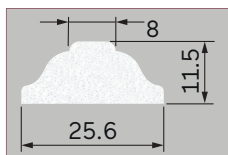

Bevelled Bar
Size: 7mm x 22mm x 4mm
Code: 1.42.0300.3000.35

Bevelled Bar
Size: 12mm x 22mm x 4mm
Code: 1.42.0017.3000.35

Bevelled Bar
Size: 12mm x 22mm x 12mm
Code: 1.42.0027.3000.35

Bevelled Bar
Size: 15mm x 24mm x 3mm
Code: 1.42.0030.3000.35

Bevelled Bar
Size: 11.5mm x 25.5mm x 8mm
Code: 1.42.0004.3000.35

Ovolo
Size: 12mm x 22mm x 4mm
Code: 1.42.0600.3000.35

Ovolo
Size: 13mm x 22mm x 6.5mm
Code: 1.42.0028.3000.35

Ovolo
Size: 12.5mm x 22mm x 4mm
Code: 1.42.0018.3000.35

Ovolo
Size: 11.5mm x 25.6mm x 8mm
Code: 1.42.0005.3000.35

Georgian Bar Tape
Size: 1mm, 1.6mm or 2mm thickness
Black or White

Glazing Beads (Pinned & Push Fit) 3m White

Glazing Bead
Size: 9mm x 9mm
Code: 1.42.0203.3000.35