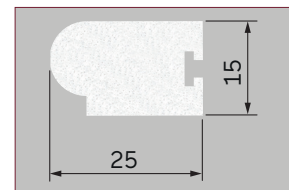

T Slot Parting Bead
Size: 8mm x 25mm
Code: 1.42.0020.3000.35

Solid Parting Bead
Size: 8mm x 23mm
Code: 1.42.0400.3000.35

Solid Parting Bead
Size: 11mm x 24.6mm
Code: 1.42.0010.3000.35

Clip in Parting Bead
Size: 8mm x 25mm
Code: 1.42.0032.3000.35

Self Adhesive PVC Sash Clip
Size: 9mm x 10.8mm x 7mm
Code: 1.42.0031.3000.35

Staff Beads (Solid & T-Slot) 3m White

Solid Staff Bead
Size: 15mm x 20mm
Code: 1.42.0025.3000.35

T Slot Staff Bead
Size: 15mm x 20mm
Code: 1.42.0021.3000.35

Solid Staff Bead
Size: 15mm x 25mm
Code: 1.42.0026.3000.35

T Slot Staff Bead
Size: 15mm x 25mm
Code: 1.42.0022.3000.35

Solid Staff Bead
Size: 16mm x 23mm
Code: 1.42.0500.3000.35

Soild Staff Bead
Size: 20mm x 20mm
Code: 1.42.0011.3000.35

Clip in Staff Bead
Size: 15mm x 25mm
Code: 1.42.0033.3000.35

Self Adhesive PVC Sash Clip
Size: 9mm x 10.8mm x 7mm
Code: 1.42.0031.3000.35

Georgian Bars (Bevelled & Ovolo) 3m White

Bevelled Bar
Size: 8.5mm x 20mm x 4mm
Code: 1.42.0016.3000.35