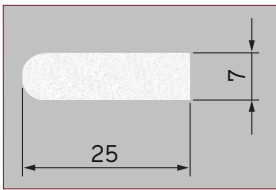

Parting Beads (Solid & T-Slot) 3m White

Solid Parting Bead
Size: 7mm x 25mm
Code: 1.42.0023.3000.35

T Slot Parting Bead
Size: 7mm x 25mm
Code: 1.42.0019.3000.35

Solid Parting Bead
Size: 8mm x 25mm
Code: 1.42.0024.3000.35

Self Adhesive PVC Sash Clip
Size: 9mm x 10.8mm x 7mm
Code: 1.42.0031.3000.35

Staff Beads (Solid & T-Slot) 3m White

Solid Staff Bead
Size: 15mm x 20mm
Code: 1.42.0025.3000.35

T Slot Staff Bead
Size: 15mm x 20mm
Code: 1.42.0021.3000.35

Bevelled Bar
Size: 7mm x 22mm x 4mm
Code: 1.42.0300.3000.35

Bevelled Bar
Size: 12mm x 22mm x 4mm
Code: 1.42.0017.3000.35

Bevelled Bar
Size: 12mm x 22mm x 12mm
Code: 1.42.0027.3000.35

Bevelled Bar
Size: 15mm x 24mm x 3mm
Code: 1.42.0030.3000.35

Bevelled Bar
Size: 11.5mm x 25.5mm x 8mm
Code: 1.42.0004.3000.35

Ovolo
Size: 12mm x 22mm x 4mm
Code: 1.42.0600.3000.35

Ovolo
Size: 13mm x 22mm x 6.5mm
Code: 1.42.0028.3000.35

Ovolo
Size: 12.5mm x 22mm x 4mm
Code: 1.42.0018.3000.35