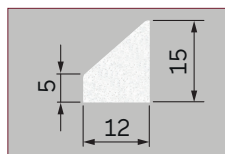

Bevelled Bar
Size: 11.5mm x 25.5mm x 8mm
Code: 1.42.0004.3000.35

Ovolo
Size: 12mm x 22mm x 4mm
Code: 1.42.0600.3000.35

Ovolo
Size: 13mm x 22mm x 6.5mm
Code: 1.42.0028.3000.35

Ovolo
Size: 12.5mm x 22mm x 4mm
Code: 1.42.0018.3000.35

Ovolo
Size: 11.5mm x 25.6mm x 8mm
Code: 1.42.0005.3000.35

Georgian Bar Tape
Size: 1mm, 1.6mm or 2mm thickness
Black or White

Glazing Beads (Pinned & Push Fit) 3m White

Glazing Bead
Size: 9mm x 9mm
Code: 1.42.0203.3000.35

Glazing Bead
Size: 15mm x 12mm
Code: 1.42.0013.3000.35

Glazing Bead
Size: 15mm x 12mm x 5mm
Code: 1.42.0009.3000.35

Glazing Bead
Size: 8mm x 14mm x 1mm
Code: 1.42.0200.3000.35

Glazing Bead
Size: 15mm x 14mm x 1mm
Code: 1.42.0201.3000.35