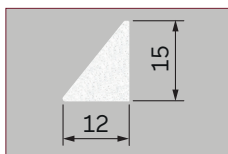

Bevelled Bar
Size: 11.5mm x 25.5mm x 8mm
Code: 1.42.0004.3000.35

Ovolo
Size: 12mm x 22mm x 4mm
Code: 1.42.0600.3000.35

Ovolo
Size: 13mm x 22mm x 6.5mm
Code: 1.42.0028.3000.35

Ovolo
Size: 12.5mm x 22mm x 4mm
Code: 1.42.0018.3000.35

Ovolo
Size: 11.5mm x 25.6mm x 8mm
Code: 1.42.0005.3000.35

Georgian Bar Tape
Size: 1mm, 1.6mm or 2mm thickness
Black or White

Glazing Beads (Pinned & Push Fit) 3m White

Glazing Bead
Size: 9mm x 9mm
Code: 1.42.0203.3000.35

Glazing Bead
Size: 15mm x 12mm
Code: 1.42.0013.3000.35

Glazing Bead
Size: 15mm x 12mm x 5mm
Code: 1.42.0009.3000.35

Glazing Bead
Size: 8mm x 14mm x 1mm
Code: 1.42.0200.3000.35

Glazing Bead
Size: 15mm x 14mm x 1mm
Code: 1.42.0201.3000.35