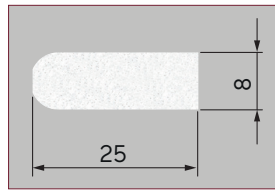

Parting Beads (Solid & T-Slot) 3m White

Solid Parting Bead
Size: 7mm x 25mm
Code: 1.42.0023.3000.35

T Slot Parting Bead
Size: 7mm x 25mm
Code: 1.42.0019.3000.35

Solid Parting Bead
Size: 8mm x 25mm
Code: 1.42.0024.3000.35

T Slot Parting Bead
Size: 8mm x 25mm
Code: 1.42.0020.3000.35

Solid Parting Bead
Size: 8mm x 23mm
Code: 1.42.0400.3000.35

Solid Parting Bead
Size: 11mm x 24.6mm
Code: 1.42.0010.3000.35

Clip in Parting Bead
Size: 8mm x 25mm
Code: 1.42.0032.3000.35

Bevelled Bar
Size: 7mm x 22mm x 4mm
Code: 1.42.0300.3000.35

Bevelled Bar
Size: 12mm x 22mm x 4mm
Code: 1.42.0017.3000.35

Bevelled Bar
Size: 12mm x 22mm x 12mm
Code: 1.42.0027.3000.35

Bevelled Bar
Size: 15mm x 24mm x 3mm
Code: 1.42.0030.3000.35

Bevelled Bar
Size: 11.5mm x 25.5mm x 8mm
Code: 1.42.0004.3000.35

Ovolo
Size: 12mm x 22mm x 4mm
Code: 1.42.0600.3000.35

Ovolo
Size: 13mm x 22mm x 6.5mm
Code: 1.42.0028.3000.35

Ovolo
Size: 12.5mm x 22mm x 4mm
Code: 1.42.0018.3000.35