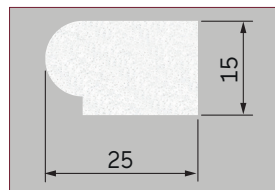

T Slot Parting Bead
Size: 8mm x 25mm
Code: 1.42.0020.3000.35

Solid Parting Bead
Size: 8mm x 23mm
Code: 1.42.0400.3000.35

Solid Parting Bead
Size: 11mm x 24.6mm
Code: 1.42.0010.3000.35

Clip in Parting Bead
Size: 8mm x 25mm
Code: 1.42.0032.3000.35

Self Adhesive PVC Sash Clip
Size: 9mm x 10.8mm x 7mm
Code: 1.42.0031.3000.35

Staff Beads (Solid & T-Slot) 3m White

Solid Staff Bead
Size: 15mm x 20mm
Code: 1.42.0025.3000.35

T Slot Staff Bead
Size: 15mm x 20mm
Code: 1.42.0021.3000.35

Solid Staff Bead
Size: 15mm x 25mm
Code: 1.42.0026.3000.35

T Slot Staff Bead
Size: 15mm x 25mm
Code: 1.42.0022.3000.35

Solid Staff Bead
Size: 16mm x 23mm
Code: 1.42.0500.3000.35

Soild Staff Bead
Size: 20mm x 20mm
Code: 1.42.0011.3000.35

Clip in Staff Bead
Size: 15mm x 25mm
Code: 1.42.0033.3000.35

Self Adhesive PVC Sash Clip
Size: 9mm x 10.8mm x 7mm
Code: 1.42.0031.3000.35

Georgian Bars (Bevelled & Ovolo) 3m White

Bevelled Bar
Size: 8.5mm x 20mm x 4mm
Code: 1.42.0016.3000.35