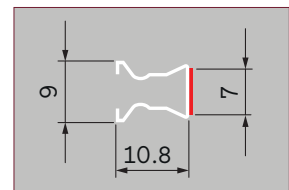

Parting Beads (Solid & T-Slot) 3m White

Solid Parting Bead
Size: 7mm x 25mm
Code: 1.42.0023.3000.35

T Slot Parting Bead
Size: 7mm x 25mm
Code: 1.42.0019.3000.35

Solid Parting Bead
Size: 8mm x 25mm
Code: 1.42.0024.3000.35

T Slot Parting Bead
Size: 8mm x 25mm
Code: 1.42.0020.3000.35

Solid Parting Bead
Size: 8mm x 23mm
Code: 1.42.0400.3000.35

Solid Parting Bead
Size: 11mm x 24.6mm
Code: 1.42.0010.3000.35

Clip in Parting Bead
Size: 8mm x 25mm
Code: 1.42.0032.3000.35

Self Adhesive PVC Sash Clip
Size: 9mm x 10.8mm x 7mm
Code: 1.42.0031.3000.35

Staff Beads (Solid & T-Slot) 3m White

Solid Staff Bead
Size: 15mm x 20mm
Code: 1.42.0025.3000.35

T Slot Staff Bead
Size: 15mm x 20mm
Code: 1.42.0021.3000.35