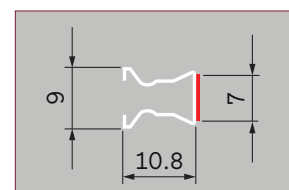

Self Adhesive PVC Sash Clip
Size: 9mm x 10.8mm x 7mm
Code: 1.42.0031.3000.35

Staff Beads (Solid & T-Slot) 3m White

Solid Staff Bead
Size: 15mm x 20mm
Code: 1.42.0025.3000.35

T Slot Staff Bead
Size: 15mm x 20mm
Code: 1.42.0021.3000.35

Solid Staff Bead
Size: 15mm x 25mm
Code: 1.42.0026.3000.35

T Slot Staff Bead
Size: 15mm x 25mm
Code: 1.42.0022.3000.35

Solid Staff Bead
Size: 16mm x 23mm
Code: 1.42.0500.3000.35

Soild Staff Bead
Size: 20mm x 20mm
Code: 1.42.0011.3000.35

Clip in Staff Bead
Size: 15mm x 25mm
Code: 1.42.0033.3000.35

Self Adhesive PVC Sash Clip
Size: 9mm x 10.8mm x 7mm
Code: 1.42.0031.3000.35

Georgian Bars (Bevelled & Ovolo) 3m White

Bevelled Bar
Size: 8.5mm x 20mm x 4mm
Code: 1.42.0016.3000.35