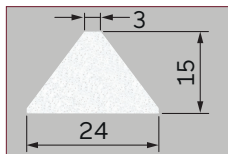

Solid Staff Bead
Size: 15mm x 25mm
Code: 1.42.0026.3000.35

T Slot Staff Bead
Size: 15mm x 25mm
Code: 1.42.0022.3000.35

Solid Staff Bead
Size: 16mm x 23mm
Code: 1.42.0500.3000.35

Soild Staff Bead
Size: 20mm x 20mm
Code: 1.42.0011.3000.35

Clip in Staff Bead
Size: 15mm x 25mm
Code: 1.42.0033.3000.35

Self Adhesive PVC Sash Clip
Size: 9mm x 10.8mm x 7mm
Code: 1.42.0031.3000.35

Georgian Bars (Bevelled & Ovolo) 3m White

Bevelled Bar
Size: 8.5mm x 20mm x 4mm
Code: 1.42.0016.3000.35

Bevelled Bar
Size: 7mm x 22mm x 4mm
Code: 1.42.0300.3000.35

Bevelled Bar
Size: 12mm x 22mm x 4mm
Code: 1.42.0017.3000.35

Bevelled Bar
Size: 12mm x 22mm x 12mm
Code: 1.42.0027.3000.35

Bevelled Bar
Size: 15mm x 24mm x 3mm
Code: 1.42.0030.3000.35

Bevelled Bar
Size: 11.5mm x 25.5mm x 8mm
Code: 1.42.0004.3000.35

Ovolo
Size: 12mm x 22mm x 4mm
Code: 1.42.0600.3000.35

Ovolo
Size: 13mm x 22mm x 6.5mm
Code: 1.42.0028.3000.35

Ovolo
Size: 12.5mm x 22mm x 4mm
Code: 1.42.0018.3000.35