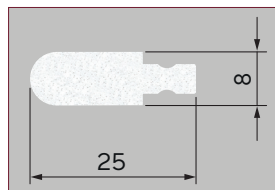

Parting Beads (Solid & T-Slot) 3m White

Solid Parting Bead
Size: 7mm x 25mm
Code: 1.42.0023.3000.35

T Slot Parting Bead
Size: 7mm x 25mm
Code: 1.42.0019.3000.35

Solid Parting Bead
Size: 8mm x 25mm
Code: 1.42.0024.3000.35

T Slot Parting Bead
Size: 8mm x 25mm
Code: 1.42.0020.3000.35

Solid Parting Bead
Size: 8mm x 23mm
Code: 1.42.0400.3000.35

Solid Parting Bead
Size: 11mm x 24.6mm
Code: 1.42.0010.3000.35

Clip in Parting Bead
Size: 8mm x 25mm
Code: 1.42.0032.3000.35

Self Adhesive PVC Sash Clip
Size: 9mm x 10.8mm x 7mm
Code: 1.42.0031.3000.35

Staff Beads (Solid & T-Slot) 3m White

Solid Staff Bead
Size: 15mm x 20mm
Code: 1.42.0025.3000.35

T Slot Staff Bead
Size: 15mm x 20mm
Code: 1.42.0021.3000.35

Bevelled Bar
Size: 11.5mm x 25.5mm x 8mm
Code: 1.42.0004.3000.35

Ovolo
Size: 12mm x 22mm x 4mm
Code: 1.42.0600.3000.35

Ovolo
Size: 13mm x 22mm x 6.5mm
Code: 1.42.0028.3000.35

Ovolo
Size: 12.5mm x 22mm x 4mm
Code: 1.42.0018.3000.35