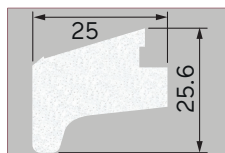

Ovolo
Size: 11.5mm x 25.6mm x 8mm
Code: 1.42.0005.3000.35

Georgian Bar Tape
Size: 1mm, 1.6mm or 2mm thickness
Black or White

Glazing Beads (Pinned & Push Fit) 3m White

Glazing Bead
Size: 9mm x 9mm
Code: 1.42.0203.3000.35

Glazing Bead
Size: 15mm x 12mm
Code: 1.42.0013.3000.35

Glazing Bead
Size: 15mm x 12mm x 5mm
Code: 1.42.0009.3000.35

Glazing Bead
Size: 8mm x 14mm x 1mm
Code: 1.42.0200.3000.35

Glazing Bead
Size: 15mm x 14mm x 1mm
Code: 1.42.0201.3000.35

Glazing Bead
Size: 17mm x 17mm x 1mm
Code: 1.42.0029.3000.35

Glazing Bead
Size: 18mm x 18mm
Code: 1.42.0202.3000.35

Glazing Bead
Size: 21.8mm x 11.5mm
Code: 1.42.0012.3000.35

Glazing Bead
Size: 18.3mm x 15mm
Code: 1.42.0006.3000.35

Glazing Bead
Size: 21.5mm x 15mm
Code: 1.42.0007.3000.35

Glazing Bead
Size: 25.6mm x 25mm
Code: 1.42.0008.3000.35

Glazing Wedge Gasket
Code: 1.10.0291.0200.00

Push on Bead
Size: 17.8mm x 15.6mm
Code: 1.42.0014.3000.35