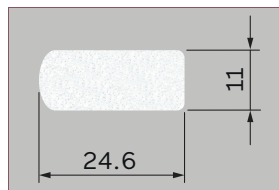

Parting Beads (Solid & T-Slot) 3m White

Solid Parting Bead
Size: 7mm x 25mm
Code: 1.42.0023.3000.35

T Slot Parting Bead
Size: 7mm x 25mm
Code: 1.42.0019.3000.35

Solid Parting Bead
Size: 8mm x 25mm
Code: 1.42.0024.3000.35

T Slot Parting Bead
Size: 8mm x 25mm
Code: 1.42.0020.3000.35

Solid Parting Bead
Size: 8mm x 23mm
Code: 1.42.0400.3000.35

Solid Parting Bead
Size: 11mm x 24.6mm
Code: 1.42.0010.3000.35

Clip in Parting Bead
Size: 8mm x 25mm
Code: 1.42.0032.3000.35

Self Adhesive PVC Sash Clip
Size: 9mm x 10.8mm x 7mm
Code: 1.42.0031.3000.35

Staff Beads (Solid & T-Slot) 3m White

Solid Staff Bead
Size: 15mm x 20mm
Code: 1.42.0025.3000.35

T Slot Staff Bead
Size: 15mm x 20mm
Code: 1.42.0021.3000.35

Bevelled Bar
Size: 11.5mm x 25.5mm x 8mm
Code: 1.42.0004.3000.35

Ovolo
Size: 12mm x 22mm x 4mm
Code: 1.42.0600.3000.35

Ovolo
Size: 13mm x 22mm x 6.5mm
Code: 1.42.0028.3000.35

Ovolo
Size: 12.5mm x 22mm x 4mm
Code: 1.42.0018.3000.35