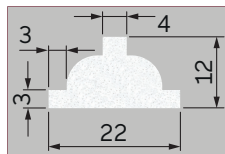

Clip in Staff Bead
Size: 15mm x 25mm
Code: 1.42.0033.3000.35

Self Adhesive PVC Sash Clip
Size: 9mm x 10.8mm x 7mm
Code: 1.42.0031.3000.35

Georgian Bars (Bevelled & Ovolo) 3m White

Bevelled Bar
Size: 8.5mm x 20mm x 4mm
Code: 1.42.0016.3000.35

Bevelled Bar
Size: 7mm x 22mm x 4mm
Code: 1.42.0300.3000.35

Bevelled Bar
Size: 12mm x 22mm x 4mm
Code: 1.42.0017.3000.35

Bevelled Bar
Size: 12mm x 22mm x 12mm
Code: 1.42.0027.3000.35

Bevelled Bar
Size: 15mm x 24mm x 3mm
Code: 1.42.0030.3000.35

Bevelled Bar
Size: 11.5mm x 25.5mm x 8mm
Code: 1.42.0004.3000.35

Ovolo
Size: 12mm x 22mm x 4mm
Code: 1.42.0600.3000.35

Ovolo
Size: 13mm x 22mm x 6.5mm
Code: 1.42.0028.3000.35

Ovolo
Size: 12.5mm x 22mm x 4mm
Code: 1.42.0018.3000.35

Ovolo
Size: 11.5mm x 25.6mm x 8mm
Code: 1.42.0005.3000.35

Georgian Bar Tape
Size: 1mm, 1.6mm or 2mm thickness
Black or White

Glazing Beads (Pinned & Push Fit) 3m White

Glazing Bead
Size: 9mm x 9mm
Code: 1.42.0203.3000.35