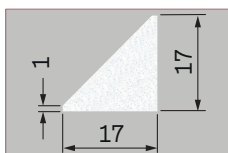

Bevelled Bar
Size: 11.5mm x 25.5mm x 8mm
Code: 1.42.0004.3000.35

Ovolo
Size: 12mm x 22mm x 4mm
Code: 1.42.0600.3000.35

Ovolo
Size: 13mm x 22mm x 6.5mm
Code: 1.42.0028.3000.35

Ovolo
Size: 12.5mm x 22mm x 4mm
Code: 1.42.0018.3000.35

Ovolo
Size: 11.5mm x 25.6mm x 8mm
Code: 1.42.0005.3000.35

Georgian Bar Tape
Size: 1mm, 1.6mm or 2mm thickness
Black or White

Glazing Beads (Pinned & Push Fit) 3m White

Glazing Bead
Size: 9mm x 9mm
Code: 1.42.0203.3000.35

Glazing Bead
Size: 15mm x 12mm
Code: 1.42.0013.3000.35

Glazing Bead
Size: 15mm x 12mm x 5mm
Code: 1.42.0009.3000.35

Glazing Bead
Size: 8mm x 14mm x 1mm
Code: 1.42.0200.3000.35

Glazing Bead
Size: 15mm x 14mm x 1mm
Code: 1.42.0201.3000.35

Glazing Bead
Size: 17mm x 17mm x 1mm
Code: 1.42.0029.3000.35

Glazing Bead
Size: 18mm x 18mm
Code: 1.42.0202.3000.35

Glazing Bead
Size: 21.8mm x 11.5mm
Code: 1.42.0012.3000.35

Glazing Bead
Size: 18.3mm x 15mm
Code: 1.42.0006.3000.35