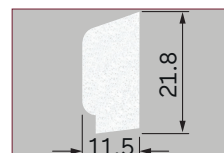

Bevelled Bar
Size: 11.5mm x 25.5mm x 8mm
Code: 1.42.0004.3000.35

Ovolo
Size: 12mm x 22mm x 4mm
Code: 1.42.0600.3000.35

Ovolo
Size: 13mm x 22mm x 6.5mm
Code: 1.42.0028.3000.35

Ovolo
Size: 12.5mm x 22mm x 4mm
Code: 1.42.0018.3000.35

Ovolo
Size: 11.5mm x 25.6mm x 8mm
Code: 1.42.0005.3000.35

Georgian Bar Tape
Size: 1mm, 1.6mm or 2mm thickness
Black or White

Glazing Beads (Pinned & Push Fit) 3m White

Glazing Bead
Size: 9mm x 9mm
Code: 1.42.0203.3000.35

Glazing Bead
Size: 15mm x 12mm
Code: 1.42.0013.3000.35

Glazing Bead
Size: 15mm x 12mm x 5mm
Code: 1.42.0009.3000.35

Glazing Bead
Size: 8mm x 14mm x 1mm
Code: 1.42.0200.3000.35

Glazing Bead
Size: 15mm x 14mm x 1mm
Code: 1.42.0201.3000.35

Glazing Bead
Size: 17mm x 17mm x 1mm
Code: 1.42.0029.3000.35

Glazing Bead
Size: 18mm x 18mm
Code: 1.42.0202.3000.35

Glazing Bead
Size: 21.8mm x 11.5mm
Code: 1.42.0012.3000.35

Glazing Bead
Size: 18.3mm x 15mm
Code: 1.42.0006.3000.35