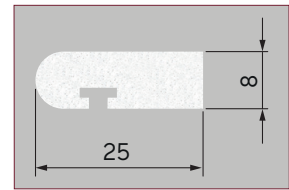

Parting Beads (Solid & T-Slot) 3m White

Solid Parting Bead
Size: 7mm x 25mm
Code: 1.42.0023.3000.35

T Slot Parting Bead
Size: 7mm x 25mm
Code: 1.42.0019.3000.35

Solid Parting Bead
Size: 8mm x 25mm
Code: 1.42.0024.3000.35

T Slot Parting Bead
Size: 8mm x 25mm
Code: 1.42.0020.3000.35

Solid Parting Bead
Size: 8mm x 23mm
Code: 1.42.0400.3000.35

Solid Parting Bead
Size: 11mm x 24.6mm
Code: 1.42.0010.3000.35

Clip in Parting Bead
Size: 8mm x 25mm
Code: 1.42.0032.3000.35

Self Adhesive PVC Sash Clip
Size: 9mm x 10.8mm x 7mm
Code: 1.42.0031.3000.35

Staff Beads (Solid & T-Slot) 3m White

Solid Staff Bead
Size: 15mm x 20mm
Code: 1.42.0025.3000.35

T Slot Staff Bead
Size: 15mm x 20mm
Code: 1.42.0021.3000.35

Bevelled Bar
Size: 11.5mm x 25.5mm x 8mm
Code: 1.42.0004.3000.35

Ovolo
Size: 12mm x 22mm x 4mm
Code: 1.42.0600.3000.35

Ovolo
Size: 13mm x 22mm x 6.5mm
Code: 1.42.0028.3000.35

Ovolo
Size: 12.5mm x 22mm x 4mm
Code: 1.42.0018.3000.35