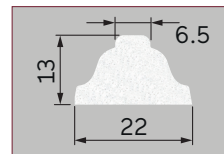

Clip in Staff Bead
Size: 15mm x 25mm
Code: 1.42.0033.3000.35

Self Adhesive PVC Sash Clip
Size: 9mm x 10.8mm x 7mm
Code: 1.42.0031.3000.35

Georgian Bars (Bevelled & Ovolo) 3m White

Bevelled Bar
Size: 8.5mm x 20mm x 4mm
Code: 1.42.0016.3000.35

Bevelled Bar
Size: 7mm x 22mm x 4mm
Code: 1.42.0300.3000.35

Bevelled Bar
Size: 12mm x 22mm x 4mm
Code: 1.42.0017.3000.35

Bevelled Bar
Size: 12mm x 22mm x 12mm
Code: 1.42.0027.3000.35

Bevelled Bar
Size: 15mm x 24mm x 3mm
Code: 1.42.0030.3000.35

Bevelled Bar
Size: 11.5mm x 25.5mm x 8mm
Code: 1.42.0004.3000.35

Ovolo
Size: 12mm x 22mm x 4mm
Code: 1.42.0600.3000.35

Ovolo
Size: 13mm x 22mm x 6.5mm
Code: 1.42.0028.3000.35

Ovolo
Size: 12.5mm x 22mm x 4mm
Code: 1.42.0018.3000.35

Ovolo
Size: 11.5mm x 25.6mm x 8mm
Code: 1.42.0005.3000.35

Georgian Bar Tape
Size: 1mm, 1.6mm or 2mm thickness
Black or White

Glazing Beads (Pinned & Push Fit) 3m White

Glazing Bead
Size: 9mm x 9mm
Code: 1.42.0203.3000.35