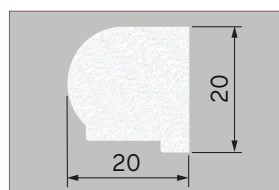

T Slot Parting Bead
Size: 8mm x 25mm
Code: 1.42.0020.3000.35

Solid Parting Bead
Size: 8mm x 23mm
Code: 1.42.0400.3000.35

Solid Parting Bead
Size: 11mm x 24.6mm
Code: 1.42.0010.3000.35

Clip in Parting Bead
Size: 8mm x 25mm
Code: 1.42.0032.3000.35

Self Adhesive PVC Sash Clip
Size: 9mm x 10.8mm x 7mm
Code: 1.42.0031.3000.35

Staff Beads (Solid & T-Slot) 3m White

Solid Staff Bead
Size: 15mm x 20mm
Code: 1.42.0025.3000.35

T Slot Staff Bead
Size: 15mm x 20mm
Code: 1.42.0021.3000.35

Solid Staff Bead
Size: 15mm x 25mm
Code: 1.42.0026.3000.35

T Slot Staff Bead
Size: 15mm x 25mm
Code: 1.42.0022.3000.35

Solid Staff Bead
Size: 16mm x 23mm
Code: 1.42.0500.3000.35

Soild Staff Bead
Size: 20mm x 20mm
Code: 1.42.0011.3000.35

Clip in Staff Bead
Size: 15mm x 25mm
Code: 1.42.0033.3000.35

Self Adhesive PVC Sash Clip
Size: 9mm x 10.8mm x 7mm
Code: 1.42.0031.3000.35

Georgian Bars (Bevelled & Ovolo) 3m White

Bevelled Bar
Size: 8.5mm x 20mm x 4mm
Code: 1.42.0016.3000.35