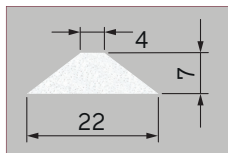

Solid Staff Bead
Size: 15mm x 25mm
Code: 1.42.0026.3000.35

T Slot Staff Bead
Size: 15mm x 25mm
Code: 1.42.0022.3000.35

Solid Staff Bead
Size: 16mm x 23mm
Code: 1.42.0500.3000.35

Soild Staff Bead
Size: 20mm x 20mm
Code: 1.42.0011.3000.35

Clip in Staff Bead
Size: 15mm x 25mm
Code: 1.42.0033.3000.35

Self Adhesive PVC Sash Clip
Size: 9mm x 10.8mm x 7mm
Code: 1.42.0031.3000.35

Georgian Bars (Bevelled & Ovolo) 3m White

Bevelled Bar
Size: 8.5mm x 20mm x 4mm
Code: 1.42.0016.3000.35

Bevelled Bar
Size: 7mm x 22mm x 4mm
Code: 1.42.0300.3000.35

Bevelled Bar
Size: 12mm x 22mm x 4mm
Code: 1.42.0017.3000.35

Bevelled Bar
Size: 12mm x 22mm x 12mm
Code: 1.42.0027.3000.35

Bevelled Bar
Size: 15mm x 24mm x 3mm
Code: 1.42.0030.3000.35

Bevelled Bar
Size: 11.5mm x 25.5mm x 8mm
Code: 1.42.0004.3000.35

Ovolo
Size: 12mm x 22mm x 4mm
Code: 1.42.0600.3000.35

Ovolo
Size: 13mm x 22mm x 6.5mm
Code: 1.42.0028.3000.35

Ovolo
Size: 12.5mm x 22mm x 4mm
Code: 1.42.0018.3000.35