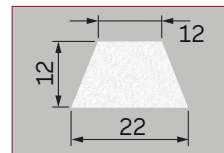

Clip in Staff Bead
Size: 15mm x 25mm
Code: 1.42.0033.3000.35

Self Adhesive PVC Sash Clip
Size: 9mm x 10.8mm x 7mm
Code: 1.42.0031.3000.35

Georgian Bars (Bevelled & Ovolo) 3m White

Bevelled Bar
Size: 8.5mm x 20mm x 4mm
Code: 1.42.0016.3000.35

Bevelled Bar
Size: 7mm x 22mm x 4mm
Code: 1.42.0300.3000.35

Bevelled Bar
Size: 12mm x 22mm x 4mm
Code: 1.42.0017.3000.35

Bevelled Bar
Size: 12mm x 22mm x 12mm
Code: 1.42.0027.3000.35

Bevelled Bar
Size: 15mm x 24mm x 3mm
Code: 1.42.0030.3000.35

Bevelled Bar
Size: 11.5mm x 25.5mm x 8mm
Code: 1.42.0004.3000.35

Ovolo
Size: 12mm x 22mm x 4mm
Code: 1.42.0600.3000.35

Ovolo
Size: 13mm x 22mm x 6.5mm
Code: 1.42.0028.3000.35

Ovolo
Size: 12.5mm x 22mm x 4mm
Code: 1.42.0018.3000.35