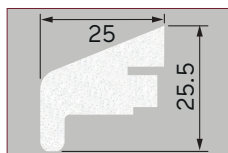

Bevelled Bar
Size: 11.5mm x 25.5mm x 8mm
Code: 1.42.0004.3000.35

Ovolo
Size: 12mm x 22mm x 4mm
Code: 1.42.0600.3000.35

Ovolo
Size: 13mm x 22mm x 6.5mm
Code: 1.42.0028.3000.35

Ovolo
Size: 12.5mm x 22mm x 4mm
Code: 1.42.0018.3000.35

Ovolo
Size: 11.5mm x 25.6mm x 8mm
Code: 1.42.0005.3000.35

Georgian Bar Tape
Size: 1mm, 1.6mm or 2mm thickness
Black or White

Glazing Beads (Pinned & Push Fit) 3m White

Glazing Bead
Size: 9mm x 9mm
Code: 1.42.0203.3000.35

Glazing Bead
Size: 17mm x 17mm x 1mm
Code: 1.42.0029.3000.35

Glazing Bead
Size: 18mm x 18mm
Code: 1.42.0202.3000.35

Glazing Bead
Size: 21.8mm x 11.5mm
Code: 1.42.0012.3000.35

Glazing Bead
Size: 18.3mm x 15mm
Code: 1.42.0006.3000.35

Glazing Bead
Size: 21.5mm x 15mm
Code: 1.42.0007.3000.35

Glazing Bead
Size: 25.6mm x 25mm
Code: 1.42.0008.3000.35

Glazing Wedge Gasket
Code: 1.10.0291.0200.00

Push on Bead
Size: 17.8mm x 15.6mm
Code: 1.42.0014.3000.35