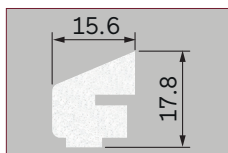

Ovolo
Size: 11.5mm x 25.6mm x 8mm
Code: 1.42.0005.3000.35

Georgian Bar Tape
Size: 1mm, 1.6mm or 2mm thickness
Black or White

Glazing Beads (Pinned & Push Fit) 3m White

Glazing Bead
Size: 9mm x 9mm
Code: 1.42.0203.3000.35

Glazing Bead
Size: 15mm x 12mm
Code: 1.42.0013.3000.35

Glazing Bead
Size: 15mm x 12mm x 5mm
Code: 1.42.0009.3000.35

Glazing Bead
Size: 8mm x 14mm x 1mm
Code: 1.42.0200.3000.35

Glazing Bead
Size: 15mm x 14mm x 1mm
Code: 1.42.0201.3000.35

Glazing Bead
Size: 17mm x 17mm x 1mm
Code: 1.42.0029.3000.35

Glazing Bead
Size: 18mm x 18mm
Code: 1.42.0202.3000.35

Glazing Bead
Size: 21.8mm x 11.5mm
Code: 1.42.0012.3000.35

Glazing Bead
Size: 18.3mm x 15mm
Code: 1.42.0006.3000.35

Glazing Bead
Size: 21.5mm x 15mm
Code: 1.42.0007.3000.35

Glazing Bead
Size: 25.6mm x 25mm
Code: 1.42.0008.3000.35

Glazing Wedge Gasket
Code: 1.10.0291.0200.00

Push on Bead
Size: 17.8mm x 15.6mm
Code: 1.42.0014.3000.35