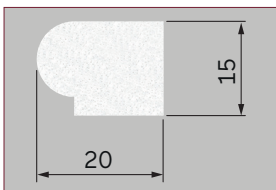

Parting Beads (Solid & T-Slot) 3m White

Solid Parting Bead
Size: 7mm x 25mm
Code: 1.42.0023.3000.35

T Slot Parting Bead
Size: 7mm x 25mm
Code: 1.42.0019.3000.35

Solid Parting Bead
Size: 8mm x 25mm
Code: 1.42.0024.3000.35

T Slot Parting Bead
Size: 8mm x 25mm
Code: 1.42.0020.3000.35

Solid Parting Bead
Size: 8mm x 23mm
Code: 1.42.0400.3000.35

Solid Parting Bead
Size: 11mm x 24.6mm
Code: 1.42.0010.3000.35

Clip in Parting Bead
Size: 8mm x 25mm
Code: 1.42.0032.3000.35

Self Adhesive PVC Sash Clip
Size: 9mm x 10.8mm x 7mm
Code: 1.42.0031.3000.35

Staff Beads (Solid & T-Slot) 3m White

Solid Staff Bead
Size: 15mm x 20mm
Code: 1.42.0025.3000.35

T Slot Staff Bead
Size: 15mm x 20mm
Code: 1.42.0021.3000.35

Bevelled Bar
Size: 11.5mm x 25.5mm x 8mm
Code: 1.42.0004.3000.35

Ovolo
Size: 12mm x 22mm x 4mm
Code: 1.42.0600.3000.35

Ovolo
Size: 13mm x 22mm x 6.5mm
Code: 1.42.0028.3000.35

Ovolo
Size: 12.5mm x 22mm x 4mm
Code: 1.42.0018.3000.35