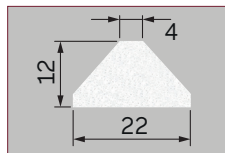

Solid Staff Bead
Size: 15mm x 25mm
Code: 1.42.0026.3000.35

T Slot Staff Bead
Size: 15mm x 25mm
Code: 1.42.0022.3000.35

Solid Staff Bead
Size: 16mm x 23mm
Code: 1.42.0500.3000.35

Soild Staff Bead
Size: 20mm x 20mm
Code: 1.42.0011.3000.35

Clip in Staff Bead
Size: 15mm x 25mm
Code: 1.42.0033.3000.35

Self Adhesive PVC Sash Clip
Size: 9mm x 10.8mm x 7mm
Code: 1.42.0031.3000.35

Georgian Bars (Bevelled & Ovolo) 3m White

Bevelled Bar
Size: 8.5mm x 20mm x 4mm
Code: 1.42.0016.3000.35

Bevelled Bar
Size: 7mm x 22mm x 4mm
Code: 1.42.0300.3000.35

Bevelled Bar
Size: 12mm x 22mm x 4mm
Code: 1.42.0017.3000.35

Bevelled Bar
Size: 12mm x 22mm x 12mm
Code: 1.42.0027.3000.35

Bevelled Bar
Size: 15mm x 24mm x 3mm
Code: 1.42.0030.3000.35

Bevelled Bar
Size: 11.5mm x 25.5mm x 8mm
Code: 1.42.0004.3000.35

Ovolo
Size: 12mm x 22mm x 4mm
Code: 1.42.0600.3000.35

Ovolo
Size: 13mm x 22mm x 6.5mm
Code: 1.42.0028.3000.35

Ovolo
Size: 12.5mm x 22mm x 4mm
Code: 1.42.0018.3000.35