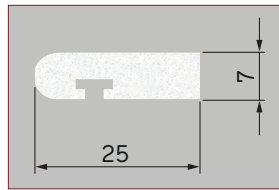

Parting Beads (Solid & T-Slot) 3m White

Solid Parting Bead
Size: 7mm x 25mm
Code: 1.42.0023.3000.35

T Slot Parting Bead
Size: 7mm x 25mm
Code: 1.42.0019.3000.35

Solid Parting Bead
Size: 8mm x 25mm
Code: 1.42.0024.3000.35

Self Adhesive PVC Sash Clip
Size: 9mm x 10.8mm x 7mm
Code: 1.42.0031.3000.35

Staff Beads (Solid & T-Slot) 3m White

Solid Staff Bead
Size: 15mm x 20mm
Code: 1.42.0025.3000.35

T Slot Staff Bead
Size: 15mm x 20mm
Code: 1.42.0021.3000.35

Bevelled Bar
Size: 7mm x 22mm x 4mm
Code: 1.42.0300.3000.35

Bevelled Bar
Size: 12mm x 22mm x 4mm
Code: 1.42.0017.3000.35

Bevelled Bar
Size: 12mm x 22mm x 12mm
Code: 1.42.0027.3000.35

Bevelled Bar
Size: 15mm x 24mm x 3mm
Code: 1.42.0030.3000.35

Bevelled Bar
Size: 11.5mm x 25.5mm x 8mm
Code: 1.42.0004.3000.35

Ovolo
Size: 12mm x 22mm x 4mm
Code: 1.42.0600.3000.35

Ovolo
Size: 13mm x 22mm x 6.5mm
Code: 1.42.0028.3000.35

Ovolo
Size: 12.5mm x 22mm x 4mm
Code: 1.42.0018.3000.35