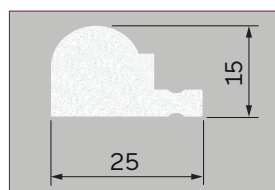

Self Adhesive PVC Sash Clip
Size: 9mm x 10.8mm x 7mm
Code: 1.42.0031.3000.35

Staff Beads (Solid & T-Slot) 3m White

Solid Staff Bead
Size: 15mm x 20mm
Code: 1.42.0025.3000.35

T Slot Staff Bead
Size: 15mm x 20mm
Code: 1.42.0021.3000.35

Solid Staff Bead
Size: 15mm x 25mm
Code: 1.42.0026.3000.35

T Slot Staff Bead
Size: 15mm x 25mm
Code: 1.42.0022.3000.35

Solid Staff Bead
Size: 16mm x 23mm
Code: 1.42.0500.3000.35

Soild Staff Bead
Size: 20mm x 20mm
Code: 1.42.0011.3000.35

Clip in Staff Bead
Size: 15mm x 25mm
Code: 1.42.0033.3000.35

Self Adhesive PVC Sash Clip
Size: 9mm x 10.8mm x 7mm
Code: 1.42.0031.3000.35

Georgian Bars (Bevelled & Ovolo) 3m White

Bevelled Bar
Size: 8.5mm x 20mm x 4mm
Code: 1.42.0016.3000.35

Bevelled Bar
Size: 11.5mm x 25.5mm x 8mm
Code: 1.42.0004.3000.35

Ovolo
Size: 12mm x 22mm x 4mm
Code: 1.42.0600.3000.35

Ovolo
Size: 13mm x 22mm x 6.5mm
Code: 1.42.0028.3000.35

Ovolo
Size: 12.5mm x 22mm x 4mm
Code: 1.42.0018.3000.35