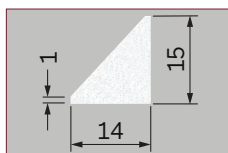

Bevelled Bar
Size: 7mm x 22mm x 4mm
Code: 1.42.0300.3000.35

Bevelled Bar
Size: 12mm x 22mm x 4mm
Code: 1.42.0017.3000.35

Bevelled Bar
Size: 12mm x 22mm x 12mm
Code: 1.42.0027.3000.35

Bevelled Bar
Size: 15mm x 24mm x 3mm
Code: 1.42.0030.3000.35

Bevelled Bar
Size: 11.5mm x 25.5mm x 8mm
Code: 1.42.0004.3000.35

Ovolo
Size: 12mm x 22mm x 4mm
Code: 1.42.0600.3000.35

Ovolo
Size: 13mm x 22mm x 6.5mm
Code: 1.42.0028.3000.35

Ovolo
Size: 12.5mm x 22mm x 4mm
Code: 1.42.0018.3000.35

Ovolo
Size: 11.5mm x 25.6mm x 8mm
Code: 1.42.0005.3000.35

Georgian Bar Tape
Size: 1mm, 1.6mm or 2mm thickness
Black or White

Glazing Beads (Pinned & Push Fit) 3m White

Glazing Bead
Size: 9mm x 9mm
Code: 1.42.0203.3000.35

Glazing Bead
Size: 15mm x 12mm
Code: 1.42.0013.3000.35

Glazing Bead
Size: 15mm x 12mm x 5mm
Code: 1.42.0009.3000.35

Glazing Bead
Size: 8mm x 14mm x 1mm
Code: 1.42.0200.3000.35

Glazing Bead
Size: 15mm x 14mm x 1mm
Code: 1.42.0201.3000.35