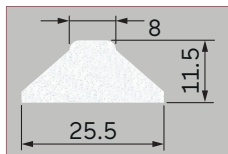

Clip in Staff Bead
Size: 15mm x 25mm
Code: 1.42.0033.3000.35

Self Adhesive PVC Sash Clip
Size: 9mm x 10.8mm x 7mm
Code: 1.42.0031.3000.35

Georgian Bars (Bevelled & Ovolo) 3m White

Bevelled Bar
Size: 8.5mm x 20mm x 4mm
Code: 1.42.0016.3000.35

Bevelled Bar
Size: 7mm x 22mm x 4mm
Code: 1.42.0300.3000.35

Bevelled Bar
Size: 12mm x 22mm x 4mm
Code: 1.42.0017.3000.35

Bevelled Bar
Size: 12mm x 22mm x 12mm
Code: 1.42.0027.3000.35

Bevelled Bar
Size: 15mm x 24mm x 3mm
Code: 1.42.0030.3000.35

Bevelled Bar
Size: 11.5mm x 25.5mm x 8mm
Code: 1.42.0004.3000.35

Ovolo
Size: 12mm x 22mm x 4mm
Code: 1.42.0600.3000.35

Ovolo
Size: 13mm x 22mm x 6.5mm
Code: 1.42.0028.3000.35

Ovolo
Size: 12.5mm x 22mm x 4mm
Code: 1.42.0018.3000.35

Ovolo
Size: 11.5mm x 25.6mm x 8mm
Code: 1.42.0005.3000.35

Georgian Bar Tape
Size: 1mm, 1.6mm or 2mm thickness
Black or White

Glazing Beads (Pinned & Push Fit) 3m White

Glazing Bead
Size: 9mm x 9mm
Code: 1.42.0203.3000.35