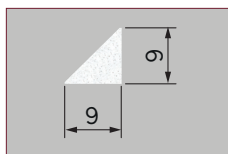

Bevelled Bar
Size: 7mm x 22mm x 4mm
Code: 1.42.0300.3000.35

Bevelled Bar
Size: 12mm x 22mm x 4mm
Code: 1.42.0017.3000.35

Bevelled Bar
Size: 12mm x 22mm x 12mm
Code: 1.42.0027.3000.35

Bevelled Bar
Size: 15mm x 24mm x 3mm
Code: 1.42.0030.3000.35

Bevelled Bar
Size: 11.5mm x 25.5mm x 8mm
Code: 1.42.0004.3000.35

Ovolo
Size: 12mm x 22mm x 4mm
Code: 1.42.0600.3000.35

Ovolo
Size: 13mm x 22mm x 6.5mm
Code: 1.42.0028.3000.35

Ovolo
Size: 12.5mm x 22mm x 4mm
Code: 1.42.0018.3000.35

Ovolo
Size: 11.5mm x 25.6mm x 8mm
Code: 1.42.0005.3000.35

Georgian Bar Tape
Size: 1mm, 1.6mm or 2mm thickness
Black or White

Glazing Beads (Pinned & Push Fit) 3m White

Glazing Bead
Size: 9mm x 9mm
Code: 1.42.0203.3000.35