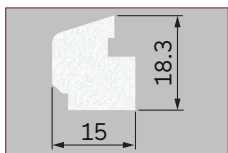

Bevelled Bar
Size: 11.5mm x 25.5mm x 8mm
Code: 1.42.0004.3000.35

Ovolo
Size: 12mm x 22mm x 4mm
Code: 1.42.0600.3000.35

Ovolo
Size: 13mm x 22mm x 6.5mm
Code: 1.42.0028.3000.35

Ovolo
Size: 12.5mm x 22mm x 4mm
Code: 1.42.0018.3000.35

Ovolo
Size: 11.5mm x 25.6mm x 8mm
Code: 1.42.0005.3000.35

Georgian Bar Tape
Size: 1mm, 1.6mm or 2mm thickness
Black or White

Glazing Beads (Pinned & Push Fit) 3m White

Glazing Bead
Size: 9mm x 9mm
Code: 1.42.0203.3000.35

Glazing Bead
Size: 15mm x 12mm
Code: 1.42.0013.3000.35

Glazing Bead
Size: 15mm x 12mm x 5mm
Code: 1.42.0009.3000.35

Glazing Bead
Size: 8mm x 14mm x 1mm
Code: 1.42.0200.3000.35

Glazing Bead
Size: 15mm x 14mm x 1mm
Code: 1.42.0201.3000.35

Glazing Bead
Size: 17mm x 17mm x 1mm
Code: 1.42.0029.3000.35

Glazing Bead
Size: 18mm x 18mm
Code: 1.42.0202.3000.35

Glazing Bead
Size: 21.8mm x 11.5mm
Code: 1.42.0012.3000.35

Glazing Bead
Size: 18.3mm x 15mm
Code: 1.42.0006.3000.35