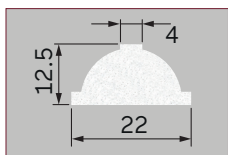

Clip in Staff Bead
Size: 15mm x 25mm
Code: 1.42.0033.3000.35

Self Adhesive PVC Sash Clip
Size: 9mm x 10.8mm x 7mm
Code: 1.42.0031.3000.35

Georgian Bars (Bevelled & Ovolo) 3m White

Bevelled Bar
Size: 8.5mm x 20mm x 4mm
Code: 1.42.0016.3000.35

Bevelled Bar
Size: 7mm x 22mm x 4mm
Code: 1.42.0300.3000.35

Bevelled Bar
Size: 12mm x 22mm x 4mm
Code: 1.42.0017.3000.35

Bevelled Bar
Size: 12mm x 22mm x 12mm
Code: 1.42.0027.3000.35

Bevelled Bar
Size: 15mm x 24mm x 3mm
Code: 1.42.0030.3000.35

Bevelled Bar
Size: 11.5mm x 25.5mm x 8mm
Code: 1.42.0004.3000.35

Ovolo
Size: 12mm x 22mm x 4mm
Code: 1.42.0600.3000.35

Ovolo
Size: 13mm x 22mm x 6.5mm
Code: 1.42.0028.3000.35

Ovolo
Size: 12.5mm x 22mm x 4mm
Code: 1.42.0018.3000.35

Ovolo
Size: 11.5mm x 25.6mm x 8mm
Code: 1.42.0005.3000.35

Georgian Bar Tape
Size: 1mm, 1.6mm or 2mm thickness
Black or White

Glazing Beads (Pinned & Push Fit) 3m White

Glazing Bead
Size: 9mm x 9mm
Code: 1.42.0203.3000.35