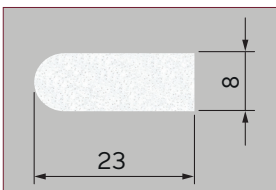

Parting Beads (Solid & T-Slot) 3m White

Solid Parting Bead
Size: 7mm x 25mm
Code: 1.42.0023.3000.35

T Slot Parting Bead
Size: 7mm x 25mm
Code: 1.42.0019.3000.35

Solid Parting Bead
Size: 8mm x 25mm
Code: 1.42.0024.3000.35

T Slot Parting Bead
Size: 8mm x 25mm
Code: 1.42.0020.3000.35

Solid Parting Bead
Size: 8mm x 23mm
Code: 1.42.0400.3000.35

Solid Parting Bead
Size: 11mm x 24.6mm
Code: 1.42.0010.3000.35

Clip in Parting Bead
Size: 8mm x 25mm
Code: 1.42.0032.3000.35

Self Adhesive PVC Sash Clip
Size: 9mm x 10.8mm x 7mm
Code: 1.42.0031.3000.35

Staff Beads (Solid & T-Slot) 3m White

Solid Staff Bead
Size: 15mm x 20mm
Code: 1.42.0025.3000.35

T Slot Staff Bead
Size: 15mm x 20mm
Code: 1.42.0021.3000.35

Bevelled Bar
Size: 11.5mm x 25.5mm x 8mm
Code: 1.42.0004.3000.35

Ovolo
Size: 12mm x 22mm x 4mm
Code: 1.42.0600.3000.35

Ovolo
Size: 13mm x 22mm x 6.5mm
Code: 1.42.0028.3000.35

Ovolo
Size: 12.5mm x 22mm x 4mm
Code: 1.42.0018.3000.35