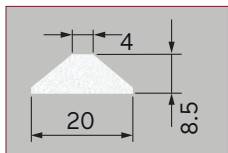

Self Adhesive PVC Sash Clip
Size: 9mm x 10.8mm x 7mm
Code: 1.42.0031.3000.35

Staff Beads (Solid & T-Slot) 3m White

Solid Staff Bead
Size: 15mm x 20mm
Code: 1.42.0025.3000.35

T Slot Staff Bead
Size: 15mm x 20mm
Code: 1.42.0021.3000.35

Solid Staff Bead
Size: 15mm x 25mm
Code: 1.42.0026.3000.35

T Slot Staff Bead
Size: 15mm x 25mm
Code: 1.42.0022.3000.35

Solid Staff Bead
Size: 16mm x 23mm
Code: 1.42.0500.3000.35

Soild Staff Bead
Size: 20mm x 20mm
Code: 1.42.0011.3000.35

Clip in Staff Bead
Size: 15mm x 25mm
Code: 1.42.0033.3000.35

Self Adhesive PVC Sash Clip
Size: 9mm x 10.8mm x 7mm
Code: 1.42.0031.3000.35

Georgian Bars (Bevelled & Ovolo) 3m White

Bevelled Bar
Size: 8.5mm x 20mm x 4mm
Code: 1.42.0016.3000.35