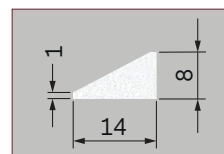

Bevelled Bar
Size: 7mm x 22mm x 4mm
Code: 1.42.0300.3000.35

Bevelled Bar
Size: 12mm x 22mm x 4mm
Code: 1.42.0017.3000.35

Bevelled Bar
Size: 12mm x 22mm x 12mm
Code: 1.42.0027.3000.35

Bevelled Bar
Size: 15mm x 24mm x 3mm
Code: 1.42.0030.3000.35

Bevelled Bar
Size: 11.5mm x 25.5mm x 8mm
Code: 1.42.0004.3000.35

Ovolo
Size: 12mm x 22mm x 4mm
Code: 1.42.0600.3000.35

Ovolo
Size: 13mm x 22mm x 6.5mm
Code: 1.42.0028.3000.35

Ovolo
Size: 12.5mm x 22mm x 4mm
Code: 1.42.0018.3000.35

Ovolo
Size: 11.5mm x 25.6mm x 8mm
Code: 1.42.0005.3000.35

Georgian Bar Tape
Size: 1mm, 1.6mm or 2mm thickness
Black or White

Glazing Beads (Pinned & Push Fit) 3m White

Glazing Bead
Size: 9mm x 9mm
Code: 1.42.0203.3000.35

Glazing Bead
Size: 15mm x 12mm
Code: 1.42.0013.3000.35

Glazing Bead
Size: 15mm x 12mm x 5mm
Code: 1.42.0009.3000.35

Glazing Bead
Size: 8mm x 14mm x 1mm
Code: 1.42.0200.3000.35

Glazing Bead
Size: 15mm x 14mm x 1mm
Code: 1.42.0201.3000.35