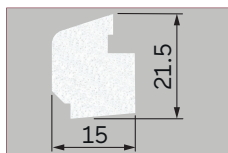

Ovolo
Size: 11.5mm x 25.6mm x 8mm
Code: 1.42.0005.3000.35

Georgian Bar Tape
Size: 1mm, 1.6mm or 2mm thickness
Black or White

Glazing Beads (Pinned & Push Fit) 3m White

Glazing Bead
Size: 9mm x 9mm
Code: 1.42.0203.3000.35

Glazing Bead
Size: 15mm x 12mm
Code: 1.42.0013.3000.35

Glazing Bead
Size: 15mm x 12mm x 5mm
Code: 1.42.0009.3000.35

Glazing Bead
Size: 8mm x 14mm x 1mm
Code: 1.42.0200.3000.35

Glazing Bead
Size: 15mm x 14mm x 1mm
Code: 1.42.0201.3000.35

Glazing Bead
Size: 17mm x 17mm x 1mm
Code: 1.42.0029.3000.35

Glazing Bead
Size: 18mm x 18mm
Code: 1.42.0202.3000.35

Glazing Bead
Size: 21.8mm x 11.5mm
Code: 1.42.0012.3000.35

Glazing Bead
Size: 18.3mm x 15mm
Code: 1.42.0006.3000.35

Glazing Bead
Size: 21.5mm x 15mm
Code: 1.42.0007.3000.35

Glazing Bead
Size: 25.6mm x 25mm
Code: 1.42.0008.3000.35

Glazing Wedge Gasket
Code: 1.10.0291.0200.00

Push on Bead
Size: 17.8mm x 15.6mm
Code: 1.42.0014.3000.35