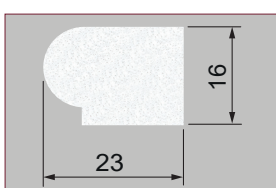

Solid Parting Bead 8mm x 23mm
Code: 1.42.0400.3000.35

Solid Parting Bead 11mm x 24.5mm
Code: 1.42.0010.3000.35

Clip in Parting Bead 8mm x 25mm
Code: 1.42.0032.3000.35

Self Adhesive PVC Sash Clip 3m
Code: 1.42.0031.3000.35

Staff Beads (Solid & T-Slot)

Solid Staff Bead 15mm x 20mm
Code: 1.42.0025.3000.35

T Slot Staff Bead 15mm x 20mm
Code: 1.42.0021.3000.35

Solid Staff Bead 15mm x 25mm
Code: 1.42.0026.3000.35

T Slot Staff Bead 15mm x 25mm
Code: 1.42.0022.3000.35