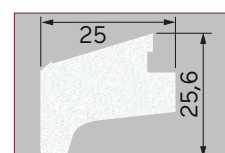

Glazing Bead 18mm x 18mm
Code: 1.42.0202.3000.35

Glazing Bead 21.8 x 11.5mm
Code: 1.42.0012.3000.35

Glazing Bead 18.3 x 15mm
Code: 1.42.0006.3000.35

Glazing Bead 21.5 x 15mm
Code: 1.42.0007.3000.35

Glazing Bead 25.6 x 25mm
Code: 1.42.0008.3000.35

Glazing Wedge Gasket
Code: 1.10.0291.0200.00

Push On Bead 17.8mm x 15.6mm
Code: 1.42.0014.3000.35

Ventilated Bottom Bead
25.5mm x 25mm
Code: 1.42.0015.3000.35

Securbead Clip for
Push on Glazing Beads

3mm Mini D/S Lip Tape for
Push on Glazing
Beads