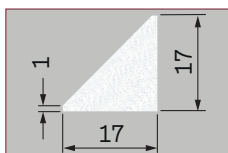

Glazing Bead 17mm x 17mm x 1mm
Code: 1.42.0029.3000.35