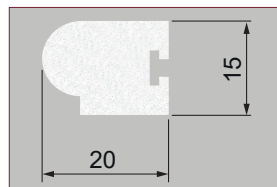

T Slot Staff Bead 15mm x 20mm
Code: 1.42.0021.3000.35