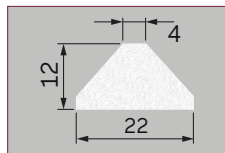

Solid Staff Bead 16mm x 23mm
Code: 1.42.0500.3000.35

Solid Staff Bead 20 mm x 20mm
Code: 1.42.0011.3000.35

Clip In Staff Bead 15mm x 25mm
Code: 1.42.0033.3000.35

Self Adhesive PVC Sash Clip 3m
Code: 1.42.0031.3000.35

Georgian Bars (Bevelled & Ovolo)

Bevelled Bar 20mm x 8.5mm
Code: 1.42.0016.3000.35

Bevelled Bar 22mm x 7mm
Code: 1.42.0300.3000.35

Bevelled Bar 22 x 12 x 4mm
Code: 1.42.0017.3000.35

Bevelled Bar 22 x 12 x 12mm
Code: 1.42.0027.3000.35

Bevelled Bar 24mm x 15mm
Code: 1.42.0030.3000.35

Bevelled Bar 25.5mm x 11.5mm
Code: 1.42.0004.3000.35

Ovolo 22 x 12 x 4mm Code:
1.42.0600.3000.35

Ovolo 22mm x 13mm x 6.5mm
Code: 1.42.0028.3000.35

Ovolo 22mm x 12.5mm x 4mm
Code: 1.42.0018.3000.35