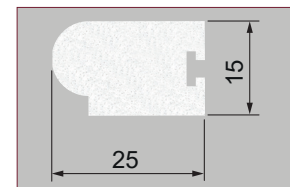

Solid Parting Bead 8mm x 23mm
Code: 1.42.0400.3000.35

Solid Parting Bead 11mm x 24.5mm
Code: 1.42.0010.3000.35

Clip in Parting Bead 8mm x 25mm
Code: 1.42.0032.3000.35

Self Adhesive PVC Sash Clip 3m
Code: 1.42.0031.3000.35

Staff Beads (Solid & T-Slot)

Solid Staff Bead 15mm x 20mm
Code: 1.42.0025.3000.35

T Slot Staff Bead 15mm x 20mm
Code: 1.42.0021.3000.35

Solid Staff Bead 15mm x 25mm
Code: 1.42.0026.3000.35

T Slot Staff Bead 15mm x 25mm
Code: 1.42.0022.3000.35

Solid Staff Bead 16mm x 23mm
Code: 1.42.0500.3000.35

Solid Staff Bead 20 mm x 20mm
Code: 1.42.0011.3000.35

Clip In Staff Bead 15mm x 25mm
Code: 1.42.0033.3000.35

Self Adhesive PVC Sash Clip 3m
Code: 1.42.0031.3000.35

Georgian Bars (Bevelled & Ovolo)

Bevelled Bar 20mm x 8.5mm
Code: 1.42.0016.3000.35

Bevelled Bar 22mm x 7mm
Code: 1.42.0300.3000.35

Bevelled Bar 22 x 12 x 4mm
Code: 1.42.0017.3000.35

Bevelled Bar 22 x 12 x 12mm
Code: 1.42.0027.3000.35