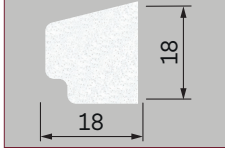

Bevelled Bar 24mm x 15mm
Code: 1.42.0030.3000.35

Bevelled Bar 25.5mm x 11.5mm
Code: 1.42.0004.3000.35

Ovolo 22 x 12 x 4mm Code:
1.42.0600.3000.35

Ovolo 22mm x 13mm x 6.5mm
Code: 1.42.0028.3000.35

Ovolo 22mm x 12.5mm x 4mm
Code: 1.42.0018.3000.35

Ovolo 25.6 x 11.5 x 8mm
Code: 1.42.0005.3000.35

Georgian Bar Tape -
1mm, 1.6mm or 2mm thickness
Black or White

Glazing Beads (Pinned & Push Fit)

Glazing Bead 9mm x 9mm
Code: 1.42.0203.3000.35

Glazing Bead 15mm x 12mm
Code: 1.42.0013.3000.35

Glazing Bead 15 x 12 x 5mm
Code: 1.42.0009.3000.35

Glazing Bead 8 x 14 x 1mm
Code: 1.42.0200.3000.35

Glazing Bead 15mm x 14mm x 1mm
Code: 1.42.0201.3000.35

Glazing Bead 17mm x 17mm x 1mm
Code: 1.42.0029.3000.35

Glazing Bead 18mm x 18mm
Code: 1.42.0202.3000.35

Glazing Bead 21.8 x 11.5mm
Code: 1.42.0012.3000.35

Glazing Bead 18.3 x 15mm
Code: 1.42.0006.3000.35

Glazing Bead 21.5 x 15mm
Code: 1.42.0007.3000.35

Glazing Bead 25.6 x 25mm
Code: 1.42.0008.3000.35