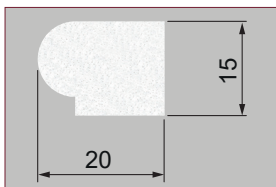

Staff Beads (Solid & T-Slot)

Solid Staff Bead 15mm x 20mm
Code: 1.42.0025.3000.35