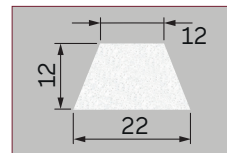

Georgian Bars (Bevelled & Ovolo)

Bevelled Bar 20mm x 8.5mm
Code: 1.42.0016.3000.35

Bevelled Bar 22mm x 7mm
Code: 1.42.0300.3000.35

Bevelled Bar 22 x 12 x 4mm
Code: 1.42.0017.3000.35

Bevelled Bar 22 x 12 x 12mm
Code: 1.42.0027.3000.35

Bevelled Bar 24mm x 15mm
Code: 1.42.0030.3000.35

Bevelled Bar 25.5mm x 11.5mm
Code: 1.42.0004.3000.35

Ovolo 22 x 12 x 4mm Code:
1.42.0600.3000.35

Ovolo 22mm x 13mm x 6.5mm
Code: 1.42.0028.3000.35

Ovolo 22mm x 12.5mm x 4mm
Code: 1.42.0018.3000.35