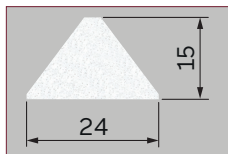

Georgian Bars (Bevelled & Ovolo)

Bevelled Bar 20mm x 8.5mm
Code: 1.42.0016.3000.35

Bevelled Bar 22mm x 7mm
Code: 1.42.0300.3000.35

Bevelled Bar 22 x 12 x 4mm
Code: 1.42.0017.3000.35

Bevelled Bar 22 x 12 x 12mm
Code: 1.42.0027.3000.35

Bevelled Bar 24mm x 15mm
Code: 1.42.0030.3000.35

Bevelled Bar 25.5mm x 11.5mm
Code: 1.42.0004.3000.35

Ovolo 22 x 12 x 4mm Code:
1.42.0600.3000.35

Ovolo 22mm x 13mm x 6.5mm
Code: 1.42.0028.3000.35

Ovolo 22mm x 12.5mm x 4mm
Code: 1.42.0018.3000.35