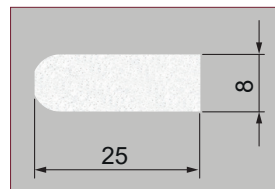

Parting Beads (Solid & T-Slot)

Solid Parting Bead 7mm x 25mm
Code: 1.42.0023.3000.35

T Slot Parting Bead 7mm x 25mm
Code: 1.42.0019.3000.35

Solid Parting Bead 8mm x 25mm
Code: 1.42.0024.3000.35

T Slot Parting Bead 8mm x 25mm
Code: 1.42.0020.3000.35

Solid Parting Bead 8mm x 23mm
Code: 1.42.0400.3000.35

Solid Parting Bead 11mm x 24.5mm
Code: 1.42.0010.3000.35

Clip in Parting Bead 8mm x 25mm
Code: 1.42.0032.3000.35

Self Adhesive PVC Sash Clip 3m
Code: 1.42.0031.3000.35

Bevelled Bar 24mm x 15mm
Code: 1.42.0030.3000.35

Bevelled Bar 25.5mm x 11.5mm
Code: 1.42.0004.3000.35

Ovolo 22 x 12 x 4mm Code:
1.42.0600.3000.35

Ovolo 22mm x 13mm x 6.5mm
Code: 1.42.0028.3000.35

Ovolo 22mm x 12.5mm x 4mm
Code: 1.42.0018.3000.35