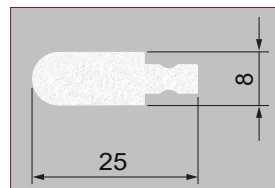

Parting Beads (Solid & T-Slot)

Solid Parting Bead 7mm x 25mm
Code: 1.42.0023.3000.35

T Slot Parting Bead 7mm x 25mm
Code: 1.42.0019.3000.35

Solid Parting Bead 8mm x 25mm
Code: 1.42.0024.3000.35

T Slot Parting Bead 8mm x 25mm
Code: 1.42.0020.3000.35

Solid Parting Bead 8mm x 23mm
Code: 1.42.0400.3000.35

Solid Parting Bead 11mm x 24.5mm
Code: 1.42.0010.3000.35

Clip in Parting Bead 8mm x 25mm
Code: 1.42.0032.3000.35

Self Adhesive PVC Sash Clip 3m
Code: 1.42.0031.3000.35

Bevelled Bar 24mm x 15mm
Code: 1.42.0030.3000.35

Bevelled Bar 25.5mm x 11.5mm
Code: 1.42.0004.3000.35

Ovolo 22 x 12 x 4mm Code:
1.42.0600.3000.35

Ovolo 22mm x 13mm x 6.5mm
Code: 1.42.0028.3000.35

Ovolo 22mm x 12.5mm x 4mm
Code: 1.42.0018.3000.35