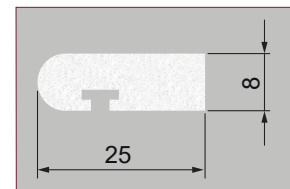

Parting Beads (Solid & T-Slot)

Solid Parting Bead 7mm x 25mm
Code: 1.42.0023.3000.35

T Slot Parting Bead 7mm x 25mm
Code: 1.42.0019.3000.35

Solid Parting Bead 8mm x 25mm
Code: 1.42.0024.3000.35

T Slot Parting Bead 8mm x 25mm
Code: 1.42.0020.3000.35

Solid Parting Bead 8mm x 23mm
Code: 1.42.0400.3000.35

Solid Parting Bead 11mm x 24.5mm
Code: 1.42.0010.3000.35

Clip in Parting Bead 8mm x 25mm
Code: 1.42.0032.3000.35

Self Adhesive PVC Sash Clip 3m
Code: 1.42.0031.3000.35

Bevelled Bar 24mm x 15mm
Code: 1.42.0030.3000.35

Bevelled Bar 25.5mm x 11.5mm
Code: 1.42.0004.3000.35

Ovolo 22 x 12 x 4mm Code:
1.42.0600.3000.35

Ovolo 22mm x 13mm x 6.5mm
Code: 1.42.0028.3000.35

Ovolo 22mm x 12.5mm x 4mm
Code: 1.42.0018.3000.35