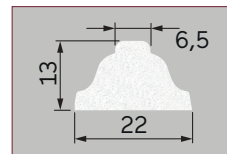

Georgian Bars (Bevelled & Ovolo)

Bevelled Bar 20mm x 8.5mm
Code: 1.42.0016.3000.35

Bevelled Bar 22mm x 7mm
Code: 1.42.0300.3000.35

Bevelled Bar 22 x 12 x 4mm
Code: 1.42.0017.3000.35

Bevelled Bar 22 x 12 x 12mm
Code: 1.42.0027.3000.35

Bevelled Bar 24mm x 15mm
Code: 1.42.0030.3000.35

Bevelled Bar 25.5mm x 11.5mm
Code: 1.42.0004.3000.35

Ovolo 22 x 12 x 4mm Code:
1.42.0600.3000.35

Ovolo 22mm x 13mm x 6.5mm
Code: 1.42.0028.3000.35

Ovolo 22mm x 12.5mm x 4mm
Code: 1.42.0018.3000.35