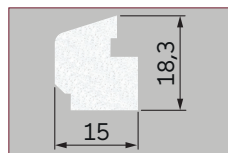

Bevelled Bar 24mm x 15mm
Code: 1.42.0030.3000.35

Bevelled Bar 25.5mm x 11.5mm
Code: 1.42.0004.3000.35

Ovolo 22 x 12 x 4mm Code:
1.42.0600.3000.35

Ovolo 22mm x 13mm x 6.5mm
Code: 1.42.0028.3000.35

Ovolo 22mm x 12.5mm x 4mm
Code: 1.42.0018.3000.35

Ovolo 25.6 x 11.5 x 8mm
Code: 1.42.0005.3000.35

Georgian Bar Tape -
1mm, 1.6mm or 2mm thickness
Black or White

Glazing Beads (Pinned & Push Fit)

Glazing Bead 9mm x 9mm
Code: 1.42.0203.3000.35

Glazing Bead 15mm x 12mm
Code: 1.42.0013.3000.35

Glazing Bead 15 x 12 x 5mm
Code: 1.42.0009.3000.35

Glazing Bead 8 x 14 x 1mm
Code: 1.42.0200.3000.35

Glazing Bead 15mm x 14mm x 1mm
Code: 1.42.0201.3000.35

Glazing Bead 17mm x 17mm x 1mm
Code: 1.42.0029.3000.35

Glazing Bead 18mm x 18mm
Code: 1.42.0202.3000.35

Glazing Bead 21.8 x 11.5mm
Code: 1.42.0012.3000.35

Glazing Bead 18.3 x 15mm
Code: 1.42.0006.3000.35

Glazing Bead 21.5 x 15mm
Code: 1.42.0007.3000.35

Glazing Bead 25.6 x 25mm
Code: 1.42.0008.3000.35