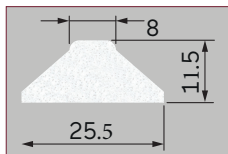

Georgian Bars (Bevelled & Ovolo)

Bevelled Bar 20mm x 8.5mm
Code: 1.42.0016.3000.35

Bevelled Bar 22mm x 7mm
Code: 1.42.0300.3000.35

Bevelled Bar 22 x 12 x 4mm
Code: 1.42.0017.3000.35

Bevelled Bar 22 x 12 x 12mm
Code: 1.42.0027.3000.35

Bevelled Bar 24mm x 15mm
Code: 1.42.0030.3000.35

Bevelled Bar 25.5mm x 11.5mm
Code: 1.42.0004.3000.35

Ovolo 22 x 12 x 4mm Code:
1.42.0600.3000.35

Ovolo 22mm x 13mm x 6.5mm
Code: 1.42.0028.3000.35

Ovolo 22mm x 12.5mm x 4mm
Code: 1.42.0018.3000.35