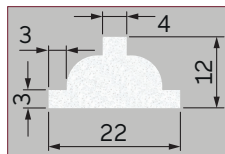

Georgian Bars (Bevelled & Ovolo)

Bevelled Bar 20mm x 8.5mm
Code: 1.42.0016.3000.35

Bevelled Bar 22mm x 7mm
Code: 1.42.0300.3000.35

Bevelled Bar 22 x 12 x 4mm
Code: 1.42.0017.3000.35

Bevelled Bar 22 x 12 x 12mm
Code: 1.42.0027.3000.35

Bevelled Bar 24mm x 15mm
Code: 1.42.0030.3000.35

Bevelled Bar 25.5mm x 11.5mm
Code: 1.42.0004.3000.35

Ovolo 22 x 12 x 4mm Code:
1.42.0600.3000.35

Ovolo 22mm x 13mm x 6.5mm
Code: 1.42.0028.3000.35

Ovolo 22mm x 12.5mm x 4mm
Code: 1.42.0018.3000.35