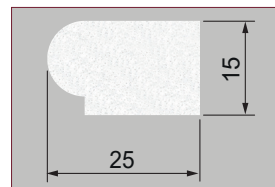

Solid Staff Bead 15mm x 25mm
Code: 1.42.0026.3000.35