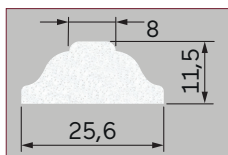

Georgian Bars (Bevelled & Ovolo)

Bevelled Bar 20mm x 8.5mm
Code: 1.42.0016.3000.35

Bevelled Bar 22mm x 7mm
Code: 1.42.0300.3000.35

Bevelled Bar 22 x 12 x 4mm
Code: 1.42.0017.3000.35

Bevelled Bar 22 x 12 x 12mm
Code: 1.42.0027.3000.35

Bevelled Bar 24mm x 15mm
Code: 1.42.0030.3000.35

Bevelled Bar 25.5mm x 11.5mm
Code: 1.42.0004.3000.35

Ovolo 22 x 12 x 4mm Code:
1.42.0600.3000.35

Ovolo 22mm x 13mm x 6.5mm
Code: 1.42.0028.3000.35

Ovolo 22mm x 12.5mm x 4mm
Code: 1.42.0018.3000.35

Ovolo 25.6 x 11.5 x 8mm
Code: 1.42.0005.3000.35

Georgian Bar Tape -
1mm, 1.6mm or 2mm thickness
Black or White

Glazing Beads (Pinned & Push Fit)

Glazing Bead 9mm x 9mm
Code: 1.42.0203.3000.35

Glazing Bead 15mm x 12mm
Code: 1.42.0013.3000.35