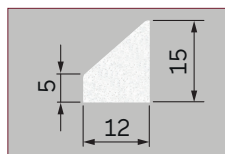

Bevelled Bar 24mm x 15mm
Code: 1.42.0030.3000.35

Bevelled Bar 25.5mm x 11.5mm
Code: 1.42.0004.3000.35

Ovolo 22 x 12 x 4mm Code:
1.42.0600.3000.35

Ovolo 22mm x 13mm x 6.5mm
Code: 1.42.0028.3000.35

Ovolo 22mm x 12.5mm x 4mm
Code: 1.42.0018.3000.35

Ovolo 25.6 x 11.5 x 8mm
Code: 1.42.0005.3000.35

Georgian Bar Tape -
1mm, 1.6mm or 2mm thickness
Black or White

Glazing Beads (Pinned & Push Fit)

Glazing Bead 9mm x 9mm
Code: 1.42.0203.3000.35

Glazing Bead 15mm x 12mm
Code: 1.42.0013.3000.35