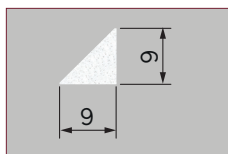

Bevelled Bar 24mm x 15mm
Code: 1.42.0030.3000.35

Bevelled Bar 25.5mm x 11.5mm
Code: 1.42.0004.3000.35

Ovolo 22 x 12 x 4mm Code:
1.42.0600.3000.35

Ovolo 22mm x 13mm x 6.5mm
Code: 1.42.0028.3000.35

Ovolo 22mm x 12.5mm x 4mm
Code: 1.42.0018.3000.35

Ovolo 25.6 x 11.5 x 8mm
Code: 1.42.0005.3000.35

Georgian Bar Tape -
1mm, 1.6mm or 2mm thickness
Black or White

Glazing Beads (Pinned & Push Fit)

Glazing Bead 9mm x 9mm
Code: 1.42.0203.3000.35

Glazing Bead 15mm x 12mm
Code: 1.42.0013.3000.35