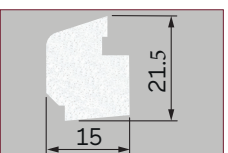

Bevelled Bar 24mm x 15mm
Code: 1.42.0030.3000.35

Bevelled Bar 25.5mm x 11.5mm
Code: 1.42.0004.3000.35

Ovolo 22 x 12 x 4mm Code:
1.42.0600.3000.35

Ovolo 22mm x 13mm x 6.5mm
Code: 1.42.0028.3000.35

Ovolo 22mm x 12.5mm x 4mm
Code: 1.42.0018.3000.35

Ovolo 25.6 x 11.5 x 8mm
Code: 1.42.0005.3000.35

Georgian Bar Tape -
1mm, 1.6mm or 2mm thickness
Black or White

Glazing Beads (Pinned & Push Fit)

Glazing Bead 9mm x 9mm
Code: 1.42.0203.3000.35

Glazing Bead 15mm x 12mm
Code: 1.42.0013.3000.35

Glazing Bead 15 x 12 x 5mm
Code: 1.42.0009.3000.35

Glazing Bead 8 x 14 x 1mm
Code: 1.42.0200.3000.35

Glazing Bead 15mm x 14mm x 1mm
Code: 1.42.0201.3000.35

Glazing Bead 17mm x 17mm x 1mm
Code: 1.42.0029.3000.35

Glazing Bead 18mm x 18mm
Code: 1.42.0202.3000.35

Glazing Bead 21.8 x 11.5mm
Code: 1.42.0012.3000.35

Glazing Bead 18.3 x 15mm
Code: 1.42.0006.3000.35

Glazing Bead 21.5 x 15mm
Code: 1.42.0007.3000.35

Glazing Bead 25.6 x 25mm
Code: 1.42.0008.3000.35