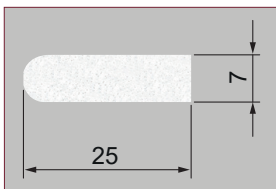

Exiwood

White Composite Beading - 3m lengths

Exiwood is a wood replacement product that has the appearance of wood without the problems.

Unlike wood it is maintenance free and can be supplied in a variety of shapes and sizes.

Benefits of using Exiwood

- Does not rot
- Knot free, no twists or kinks
- Easily painted
- Weather resistant
- UV stable
- Durable
- Thermally efficient
- Environmentally friendly
- 100% recyclable
- Machines similar to wood

Parting Beads (Solid & T-Slot)

Solid Parting Bead 7mm x 25mm
Code: 1.42.0023.3000.35