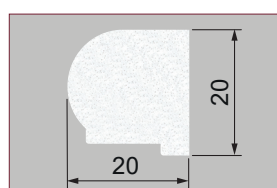

Solid Staff Bead 20 mm x 20mm
Code: 1.42.0011.3000.35