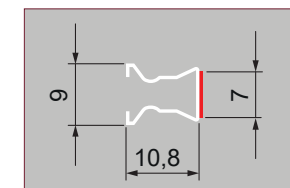

Self Adhesive PVC Sash Clip 3m
Code: 1.42.0031.3000.35