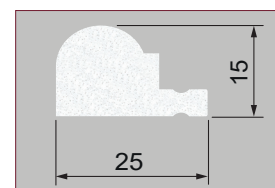

Solid Parting Bead 8mm x 23mm
Code: 1.42.0400.3000.35

Solid Parting Bead 11mm x 24.5mm
Code: 1.42.0010.3000.35

Clip in Parting Bead 8mm x 25mm
Code: 1.42.0032.3000.35

Self Adhesive PVC Sash Clip 3m
Code: 1.42.0031.3000.35

Staff Beads (Solid & T-Slot)

Solid Staff Bead 15mm x 20mm
Code: 1.42.0025.3000.35

T Slot Staff Bead 15mm x 20mm
Code: 1.42.0021.3000.35

Solid Staff Bead 15mm x 25mm
Code: 1.42.0026.3000.35

T Slot Staff Bead 15mm x 25mm
Code: 1.42.0022.3000.35

Solid Staff Bead 16mm x 23mm
Code: 1.42.0500.3000.35

Solid Staff Bead 20 mm x 20mm
Code: 1.42.0011.3000.35

Clip In Staff Bead 15mm x 25mm
Code: 1.42.0033.3000.35

Self Adhesive PVC Sash Clip 3m
Code: 1.42.0031.3000.35