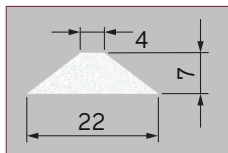

Bevelled Bar 22mm x 7mm
Code: 1.42.0300.3000.35