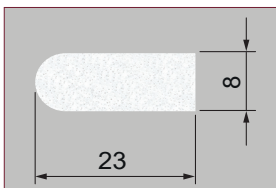

Parting Beads (Solid & T-Slot)

Solid Parting Bead 7mm x 25mm
Code: 1.42.0023.3000.35

T Slot Parting Bead 7mm x 25mm
Code: 1.42.0019.3000.35

Solid Parting Bead 8mm x 25mm
Code: 1.42.0024.3000.35

T Slot Parting Bead 8mm x 25mm
Code: 1.42.0020.3000.35

Solid Parting Bead 8mm x 23mm
Code: 1.42.0400.3000.35

Solid Parting Bead 11mm x 24.5mm
Code: 1.42.0010.3000.35

Clip in Parting Bead 8mm x 25mm
Code: 1.42.0032.3000.35

Self Adhesive PVC Sash Clip 3m
Code: 1.42.0031.3000.35