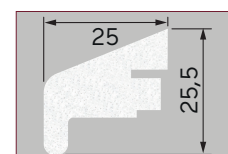

Glazing Bead 18mm x 18mm
Code: 1.42.0202.3000.35

Glazing Bead 21.8 x 11.5mm
Code: 1.42.0012.3000.35

Glazing Bead 18.3 x 15mm
Code: 1.42.0006.3000.35

Glazing Bead 21.5 x 15mm
Code: 1.42.0007.3000.35

Glazing Bead 25.6 x 25mm
Code: 1.42.0008.3000.35

Glazing Wedge Gasket
Code: 1.10.0291.0200.00

Push On Bead 17.8mm x 15.6mm
Code: 1.42.0014.3000.35

Ventilated Bottom Bead
25.5mm x 25mm
Code: 1.42.0015.3000.35

Securbead Clip for
Push on Glazing Beads

3mm Mini D/S Lip Tape for
Push on Glazing
Beads