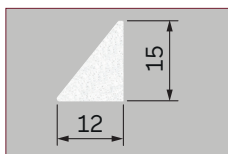

Bevelled Bar 24mm x 15mm
Code: 1.42.0030.3000.35

Bevelled Bar 25.5mm x 11.5mm
Code: 1.42.0004.3000.35

Ovolo 22 x 12 x 4mm Code:
1.42.0600.3000.35

Ovolo 22mm x 13mm x 6.5mm
Code: 1.42.0028.3000.35

Ovolo 22mm x 12.5mm x 4mm
Code: 1.42.0018.3000.35

Ovolo 25.6 x 11.5 x 8mm
Code: 1.42.0005.3000.35

Georgian Bar Tape -
1mm, 1.6mm or 2mm thickness
Black or White

Glazing Beads (Pinned & Push Fit)

Glazing Bead 9mm x 9mm
Code: 1.42.0203.3000.35

Glazing Bead 15mm x 12mm
Code: 1.42.0013.3000.35