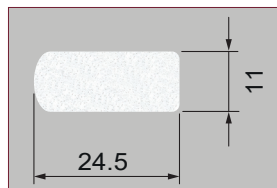

Parting Beads (Solid & T-Slot)

Solid Parting Bead 7mm x 25mm
Code: 1.42.0023.3000.35

T Slot Parting Bead 7mm x 25mm
Code: 1.42.0019.3000.35

Solid Parting Bead 8mm x 25mm
Code: 1.42.0024.3000.35

T Slot Parting Bead 8mm x 25mm
Code: 1.42.0020.3000.35

Solid Parting Bead 8mm x 23mm
Code: 1.42.0400.3000.35

Solid Parting Bead 11mm x 24.5mm
Code: 1.42.0010.3000.35

Clip in Parting Bead 8mm x 25mm
Code: 1.42.0032.3000.35

Self Adhesive PVC Sash Clip 3m
Code: 1.42.0031.3000.35