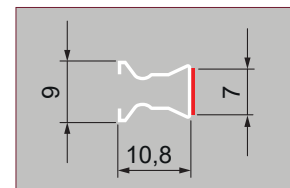

Parting Beads (Solid & T-Slot)

Solid Parting Bead 7mm x 25mm
Code: 1.42.0023.3000.35

T Slot Parting Bead 7mm x 25mm
Code: 1.42.0019.3000.35

Solid Parting Bead 8mm x 25mm
Code: 1.42.0024.3000.35

T Slot Parting Bead 8mm x 25mm
Code: 1.42.0020.3000.35

Solid Parting Bead 8mm x 23mm
Code: 1.42.0400.3000.35

Solid Parting Bead 11mm x 24.5mm
Code: 1.42.0010.3000.35

Clip in Parting Bead 8mm x 25mm
Code: 1.42.0032.3000.35

Self Adhesive PVC Sash Clip 3m
Code: 1.42.0031.3000.35