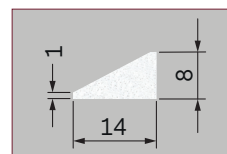

Glazing Bead 8 x 14 x 1mm
Code: 1.42.0200.3000.35