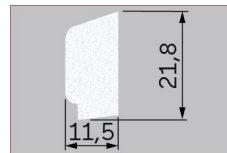

Glazing Bead 21.8 x 11.5mm
Code: 1.42.0012.3000.35