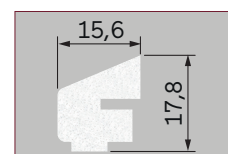

Bevelled Bar 24mm x 15mm
Code: 1.42.0030.3000.35

Bevelled Bar 25.5mm x 11.5mm
Code: 1.42.0004.3000.35

Ovolo 22 x 12 x 4mm Code:
1.42.0600.3000.35

Ovolo 22mm x 13mm x 6.5mm
Code: 1.42.0028.3000.35

Ovolo 22mm x 12.5mm x 4mm
Code: 1.42.0018.3000.35

Glazing Bead 15 x 12 x 5mm
Code: 1.42.0009.3000.35

Glazing Bead 8 x 14 x 1mm
Code: 1.42.0200.3000.35

Glazing Bead 15mm x 14mm x 1mm
Code: 1.42.0201.3000.35

Glazing Bead 17mm x 17mm x 1mm
Code: 1.42.0029.3000.35

Glazing Bead 18mm x 18mm
Code: 1.42.0202.3000.35

Glazing Bead 21.8 x 11.5mm
Code: 1.42.0012.3000.35

Glazing Bead 18.3 x 15mm
Code: 1.42.0006.3000.35

Glazing Bead 21.5 x 15mm
Code: 1.42.0007.3000.35

Glazing Bead 25.6 x 25mm
Code: 1.42.0008.3000.35

Glazing Wedge Gasket
Code: 1.10.0291.0200.00

Push On Bead 17.8mm x 15.6mm
Code: 1.42.0014.3000.35

Ventilated Bottom Bead
25.5mm x 25mm
Code: 1.42.0015.3000.35

Securbead Clip for
Push on Glazing Beads

3mm Mini D/S Lip Tape for
Push on Glazing
Beads