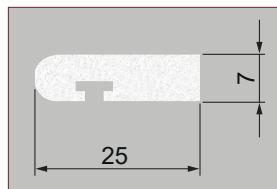

T Slot Parting Bead 7mm x 25mm
Code: 1.42.0019.3000.35