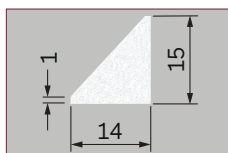

Bevelled Bar 24mm x 15mm
Code: 1.42.0030.3000.35

Bevelled Bar 25.5mm x 11.5mm
Code: 1.42.0004.3000.35

Ovolo 22 x 12 x 4mm Code:
1.42.0600.3000.35

Ovolo 22mm x 13mm x 6.5mm
Code: 1.42.0028.3000.35

Ovolo 22mm x 12.5mm x 4mm
Code: 1.42.0018.3000.35

Ovolo 25.6 x 11.5 x 8mm
Code: 1.42.0005.3000.35

Georgian Bar Tape -
1mm, 1.6mm or 2mm thickness
Black or White

Glazing Beads (Pinned & Push Fit)

Glazing Bead 9mm x 9mm
Code: 1.42.0203.3000.35

Glazing Bead 15mm x 12mm
Code: 1.42.0013.3000.35

Glazing Bead 15 x 12 x 5mm
Code: 1.42.0009.3000.35

Glazing Bead 8 x 14 x 1mm
Code: 1.42.0200.3000.35

Glazing Bead 15mm x 14mm x 1mm
Code: 1.42.0201.3000.35

Glazing Bead 17mm x 17mm x 1mm
Code: 1.42.0029.3000.35