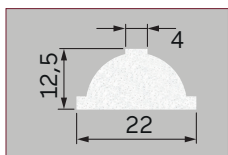

Bevelled Bar 24mm x 15mm
Code: 1.42.0030.3000.35

Bevelled Bar 25.5mm x 11.5mm
Code: 1.42.0004.3000.35

Ovolo 22 x 12 x 4mm Code:
1.42.0600.3000.35

Ovolo 22mm x 13mm x 6.5mm
Code: 1.42.0028.3000.35

Ovolo 22mm x 12.5mm x 4mm
Code: 1.42.0018.3000.35

Ovolo 25.6 x 11.5 x 8mm
Code: 1.42.0005.3000.35

Georgian Bar Tape -
1mm, 1.6mm or 2mm thickness
Black or White

Glazing Beads (Pinned & Push Fit)

Glazing Bead 9mm x 9mm
Code: 1.42.0203.3000.35

Glazing Bead 15mm x 12mm
Code: 1.42.0013.3000.35