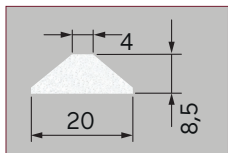

Solid Staff Bead 16mm x 23mm
Code: 1.42.0500.3000.35

Solid Staff Bead 20 mm x 20mm
Code: 1.42.0011.3000.35

Clip In Staff Bead 15mm x 25mm
Code: 1.42.0033.3000.35

Self Adhesive PVC Sash Clip 3m
Code: 1.42.0031.3000.35

Georgian Bars (Bevelled & Ovolo)

Bevelled Bar 20mm x 8.5mm
Code: 1.42.0016.3000.35

Bevelled Bar 22mm x 7mm
Code: 1.42.0300.3000.35

Bevelled Bar 22 x 12 x 4mm
Code: 1.42.0017.3000.35

Bevelled Bar 22 x 12 x 12mm
Code: 1.42.0027.3000.35